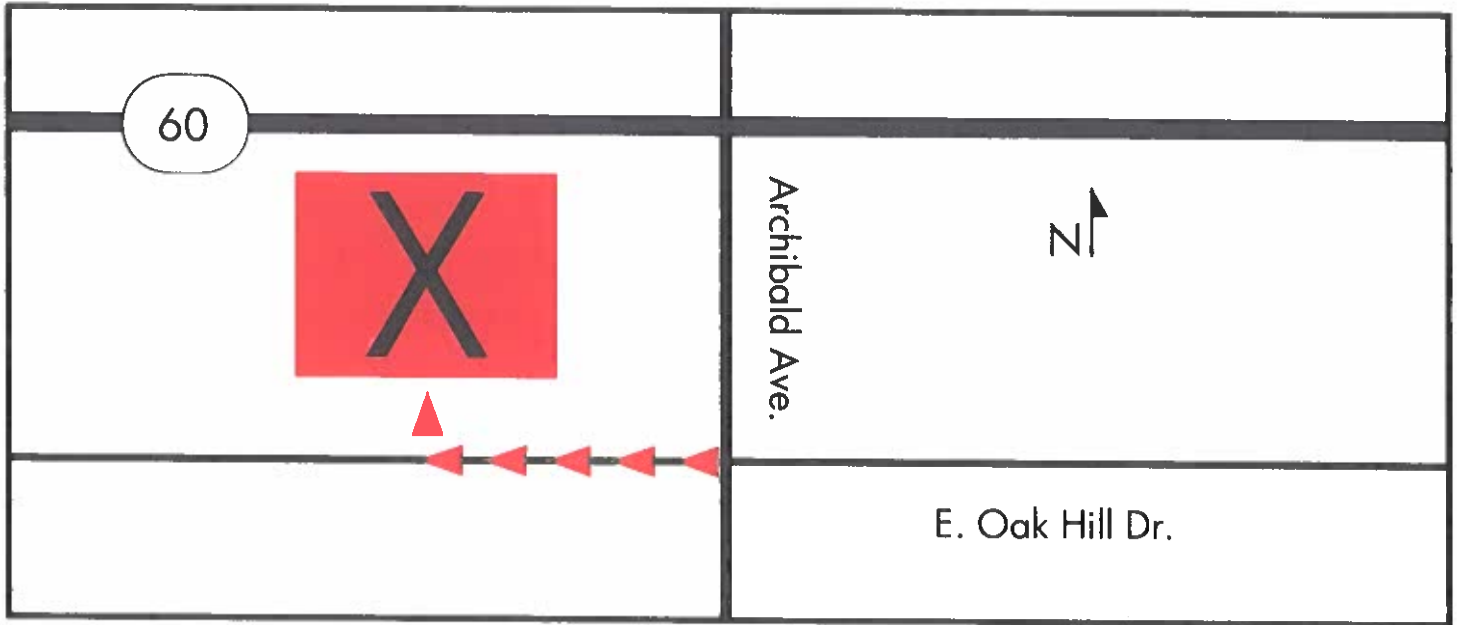

Car Show Benefits

**THE ONTARIO
POLICE MUSEUM**

Show Location:

Parking lot of the Ontario Police Department
 2500 S. Archibald Ave.
 Ontario, CA 91761

Vendors Welcome:
 Please contact

Robert Kallas (909) 243-4712